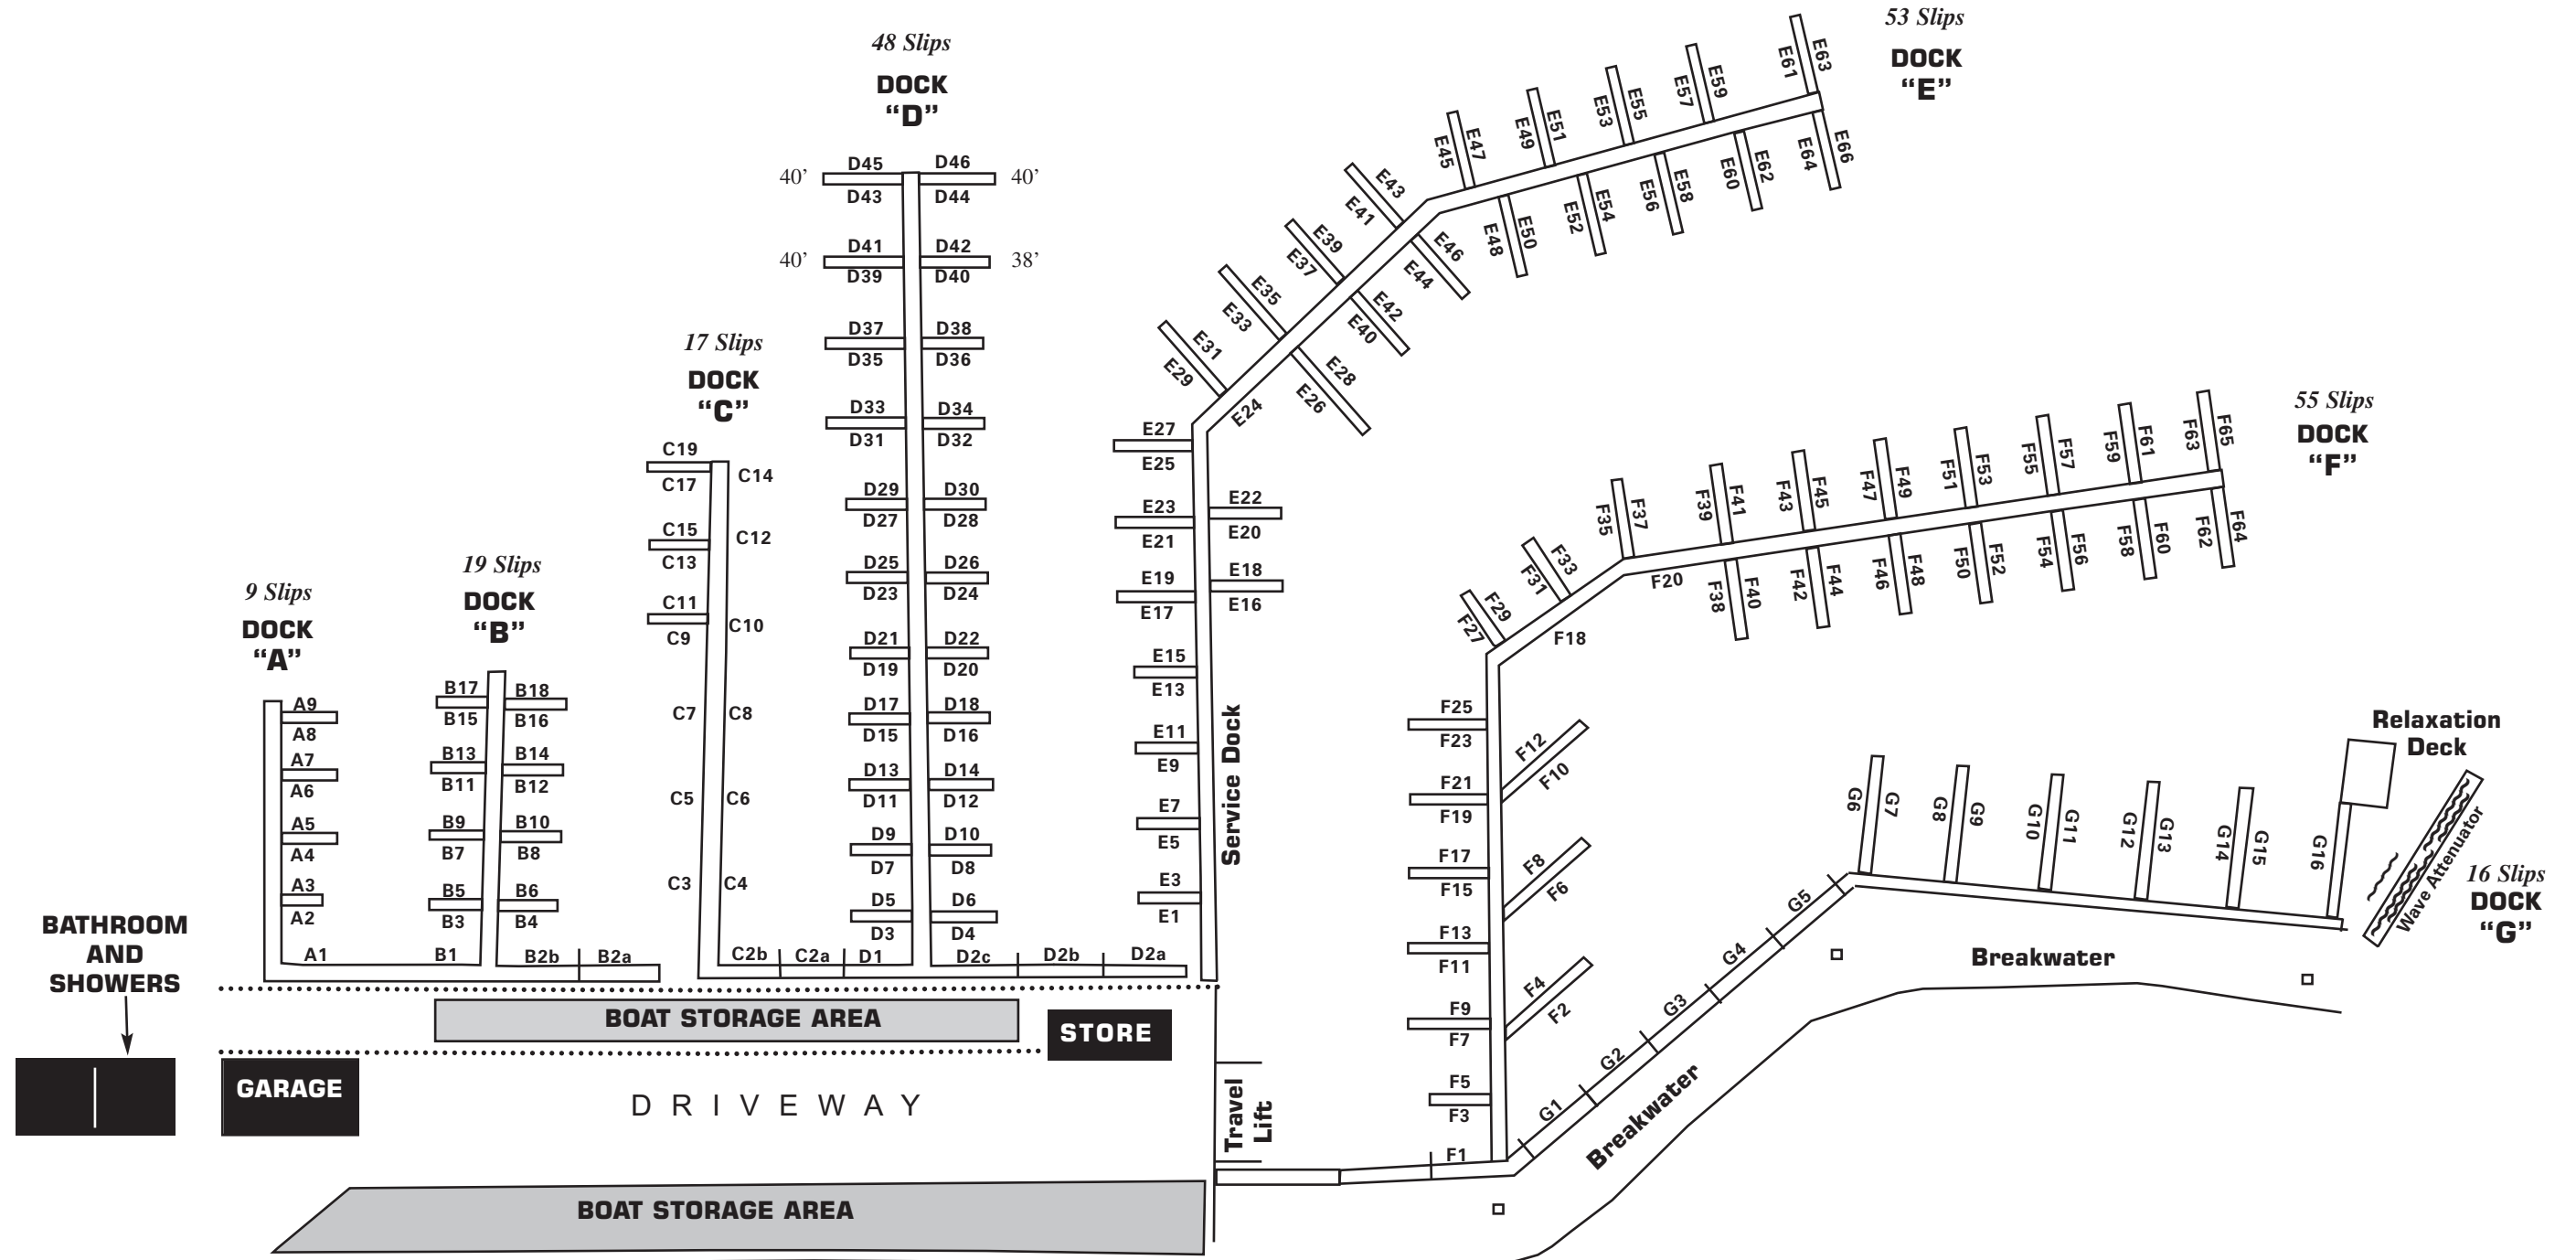

GAINES MARINA
THE GATEWAY TO LAKE CHAMPLAIN

MOORING FIELD